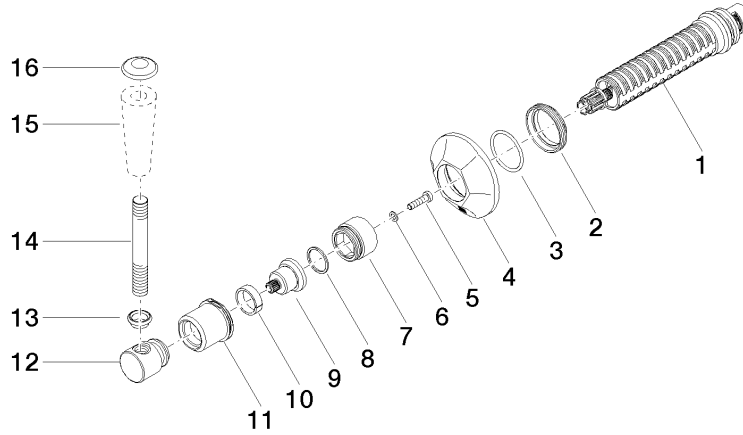

ST 060 401 0371

- rosette Ø 60 mm
- head part with cut-to-length spindle and sleeve

Individual components of this set

You need the following components for this set

1x 11 170 370-08

1x 36 608 371-08

MADISON Wall valve clockwise closing 3/4" - Platinum

ST 060 401 0371

ST 060 401 0371

Parts for other
finishes can be found
here: [Chrome](#)

MADISON Wall valve clockwise closing 3/4" - Platinum

MADISON

ST 060 401 0371

MADISON Wall valve clockwise closing 3/4" - Platinum

MADISON

ST 060 401 0371

MADISON Wall valve clockwise closing 3/4" - Platinum

MADISON

ST 060 401 0371

Certificates

IAPMO_4976 (1). WRAS_2010066.

Spare parts list

No.	Item Number	Name	Quantity used	Delivery time
1	90 90 03 127 00 90	top	1	2
2	09 23 10 125-00	nut	1	10
3	90 14 10 063 00 90	seal	1	2
4	09 27 37 102-08	rosette	1	40
5	09 30 30 069 90	screw	1	2
6	09 30 11 194 90	disc	1	2
7	09 18 30 007-08	sleeve	1	60
8	90 28 10 030 00 90	ring	1	2
9	09 12 12 064-08	base	1	60
10	90 14 15 021 00 90	ring	1	2
11	09 21 02 161-08	cover	1	40
12	09 20 37 101-08	handle	1	40
13	09 20 37 001-08	handle	1	40
14	09 28 22 013 90	pipe	1	2
15	11 170 370-08	MADISON Lever insert - Platinum	1	40
16	09 30 30 062-08	screw	1	40