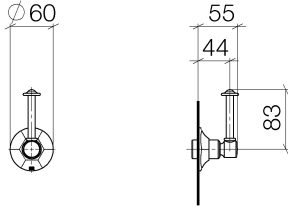

ST 060 401 0371

- rosette Ø 60 mm
- head part with cut-to-length spindle and sleeve

Individual components of this set

You need the following components for this set

1x 11 170 370-08

1x 36 608 371-08

MADISON Wall valve clockwise closing 3/4" - Platinum

MADISON

ST 060 401 0371

MADISON Wall valve clockwise closing 3/4" - Platinum

MADISON

ST 060 401 0371

Certificates

IAPMO_4976 (1). WRAS_2010066.

Spare parts list

No.	Item Number	Name	Quantity used	Delivery time
1	90 90 03 127 00 90	top	1	2
2	09 23 10 125-00	nut	1	10
3	90 14 10 063 00 90	seal	1	2
4	09 27 37 102-08	rosette	1	40
5	09 30 30 069 90	screw	1	2
6	09 30 11 194 90	disc	1	2
7	09 18 30 007-08	sleeve	1	60
8	90 28 10 030 00 90	ring	1	2
9	09 12 12 064-08	base	1	60
10	90 14 15 021 00 90	ring	1	2
11	09 21 02 161-08	cover	1	40
12	09 20 37 101-08	handle	1	40
13	09 20 37 001-08	handle	1	40
14	09 28 22 013 90	pipe	1	2
15	11 170 370-08	MADISON Lever insert - Platinum	1	40
16	09 30 30 062-08	screw	1	40